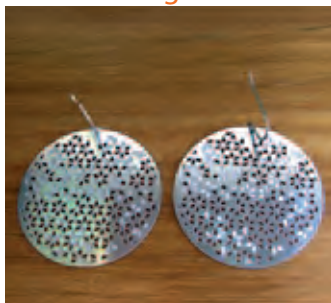

colours available

brass

blackened brass

stainless steel

anise necklaces

round large 'anise grande'  
40mm - \$45

round large 'anise petite'  
40mm - \$45

round medium  
30mm - \$45

rectangle wide  
14x30mm - \$45

anise earrings

round large 'anise petite'  
40mm - \$45

round large 'anise grande'  
40mm - \$45

round medium  
30mm - \$45

round small  
20mm - \$35

rectangle wide  
14x30mm - \$35